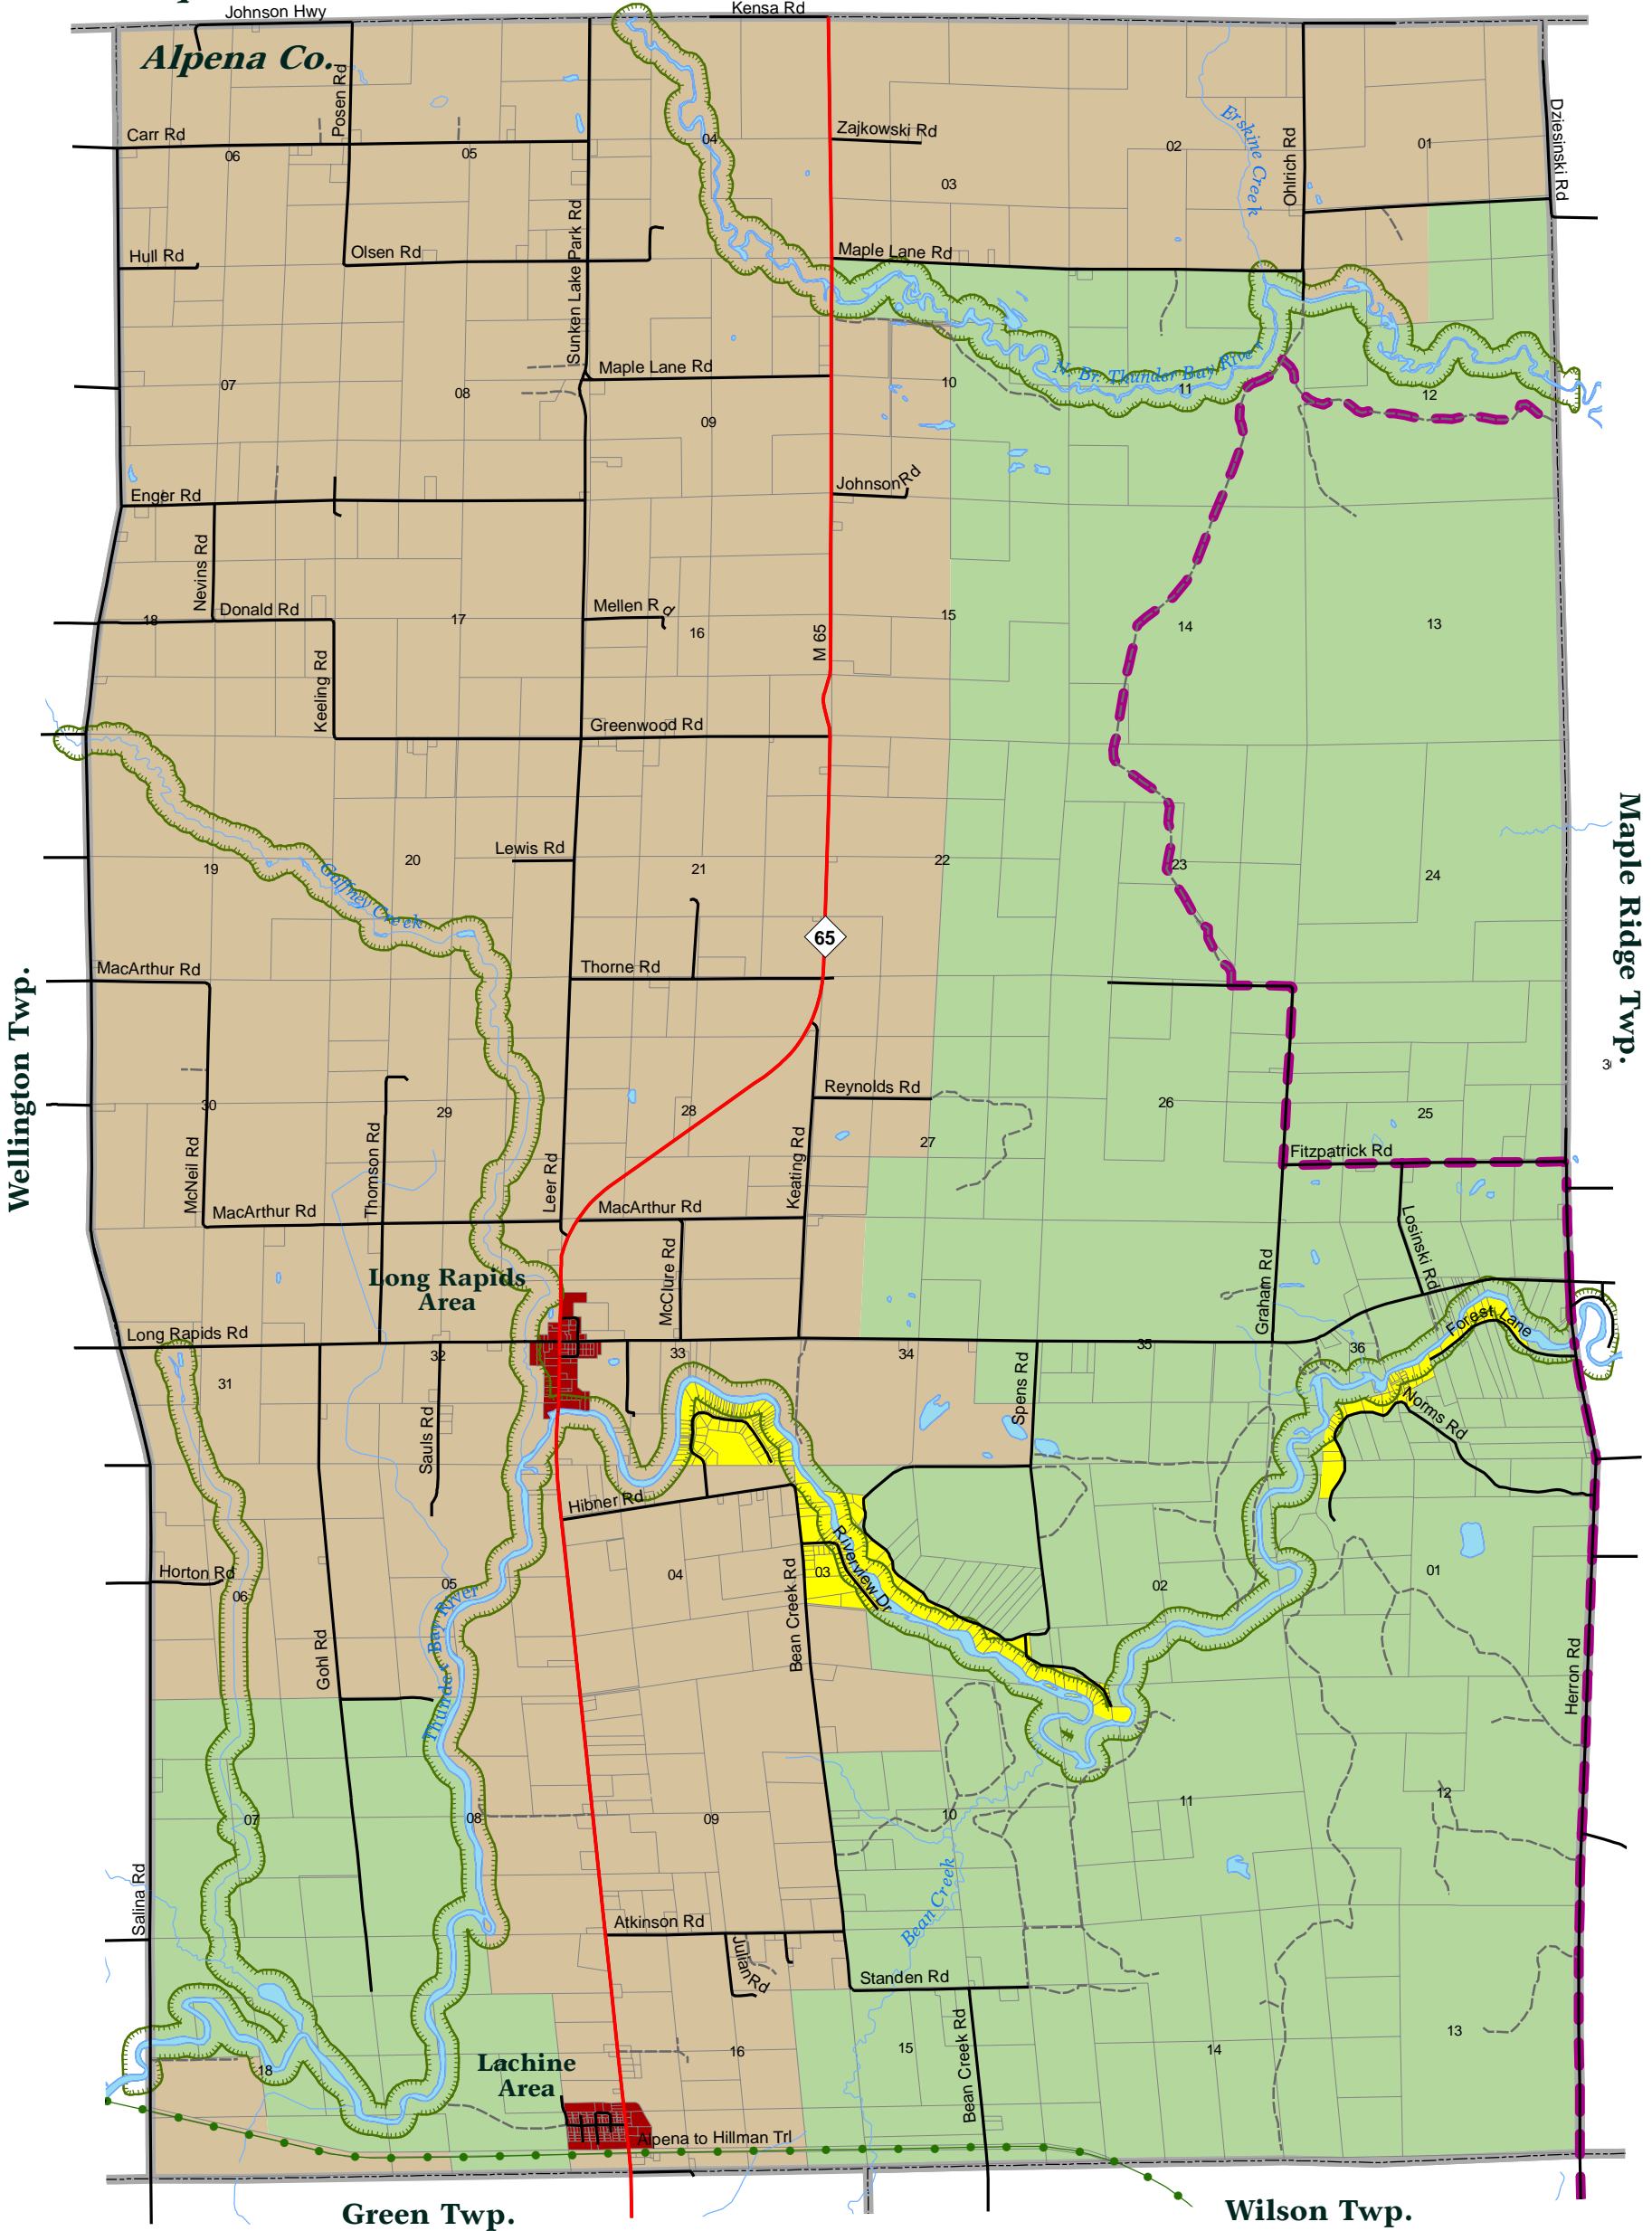

Presque Isle Co.

Posen Twp.

Alpena Co.

Master Plan

Long Rapids Township

ALPENA COUNTY, MI

- Environmental Conservation
- Residential
- Community Centers
- Forest Recreation
- Agricultural
- Water Bodies
- Municipal Boundaries

- State Highways
- Roads
- Private Roads
- Recreational Trail
- Snowmobile Route
- Rivers and Creeks
- Parcels

Adopted June 10, 2009

Parcel Source: Northeast Michigan Council of Governments (NEMCOG), July 2008

Map 6

Future Land Use/ Zoning Plan

0 0.25 0.5 1
Miles

WADETRIM
271 West McCoy Road
Gaylord, MI 49735
989.732.3584